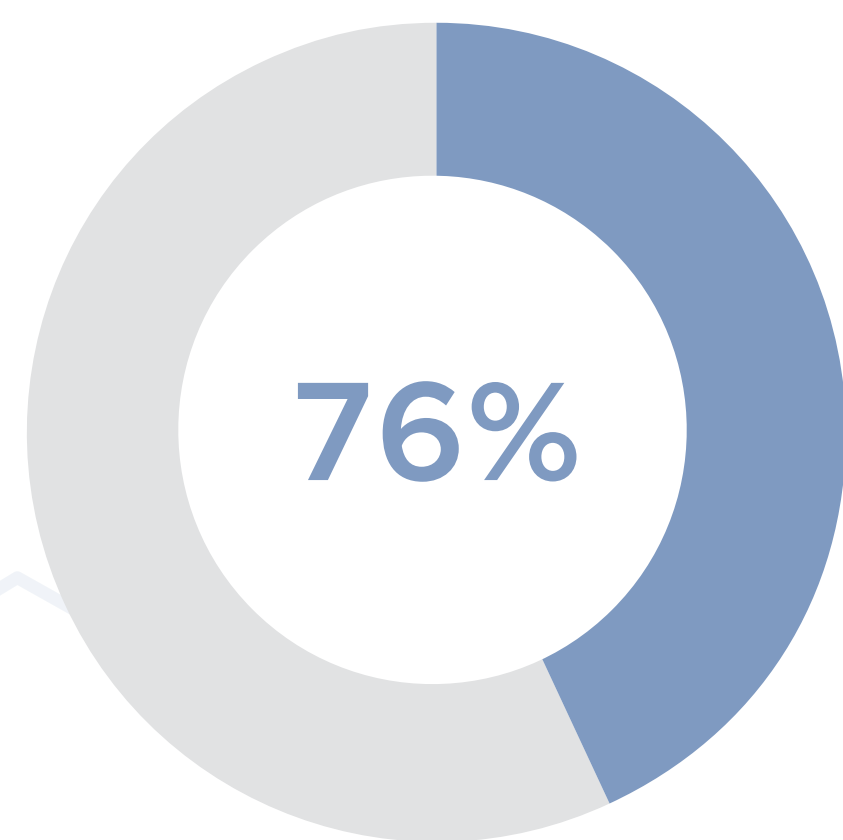

# How Cybersecurity Breaches Affect the Work-Life Balance of IT Workers:

Employees ended up working overnight due to a breach

Employees suffered from additional stressors

Employees cancelled vacations

Employees feel it impacted their personal relationships