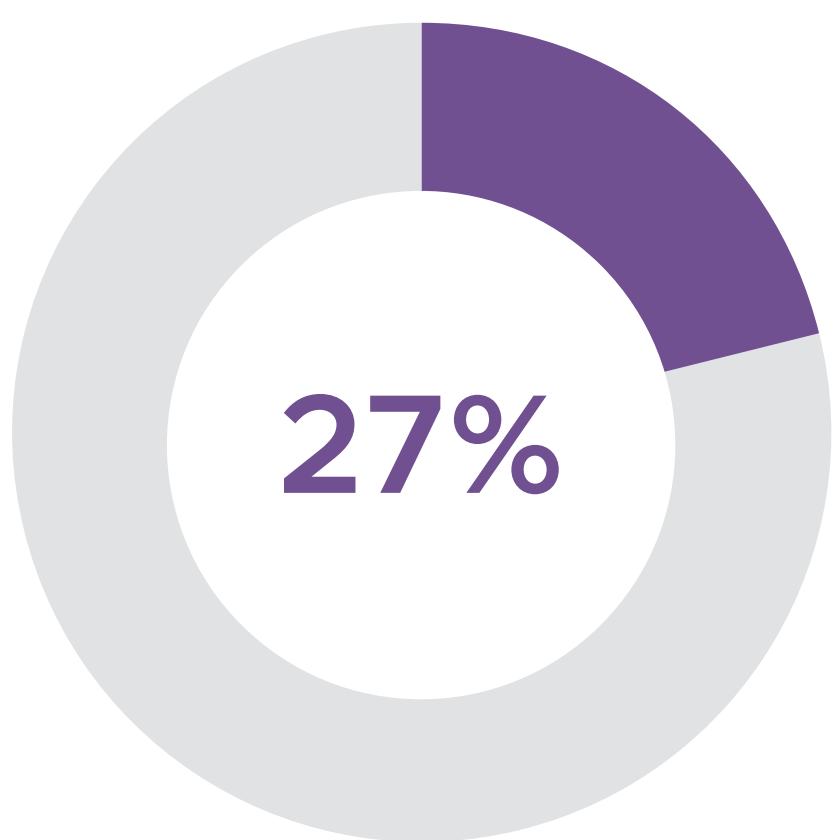

# How Cybersecurity Breaches Affect the Work-Life Balance of IT Workers:

Employees ended up working overnight due to a breach

Employees suffered from additional stressors

Employees cancelled vacations

Employees feel it impacted their personal relationships