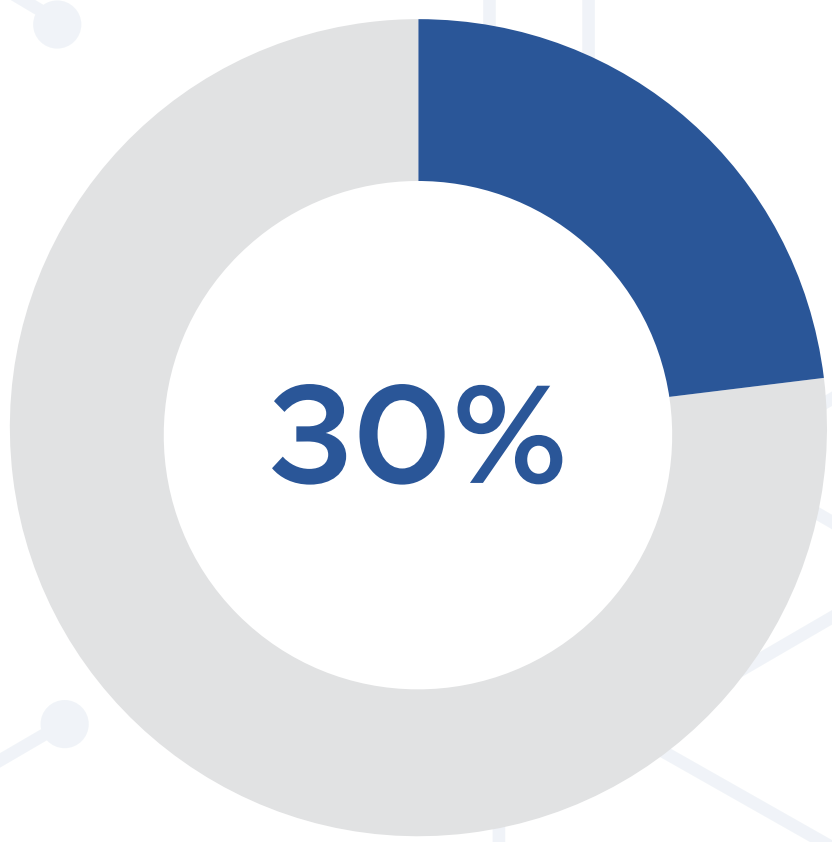

# How Cybersecurity Breaches Affect the Work-Life Balance of IT Workers:

Employees ended up working overnight due to a breach

Employees suffered from additional stressors

Employees cancelled vacations

Employees feel it impacted their personal relationships