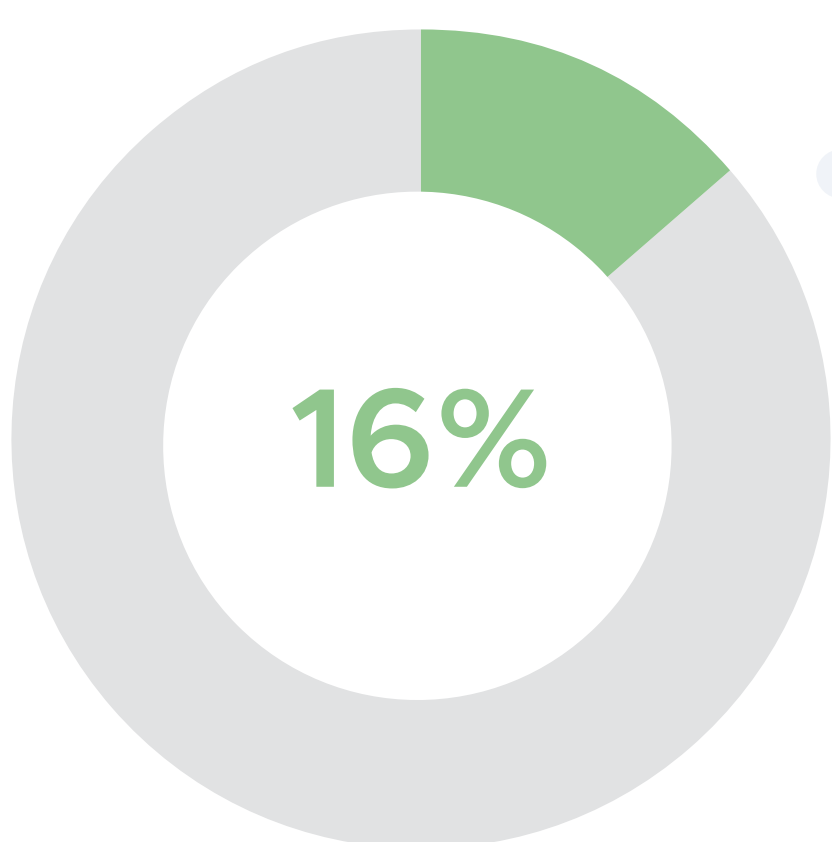

# How Cybersecurity Breaches Affect the Work-Life Balance of IT Workers:

Employees ended up working overnight due to a breach

Employees suffered from additional stressors

Employees cancelled vacations

Employees feel it impacted their personal relationships