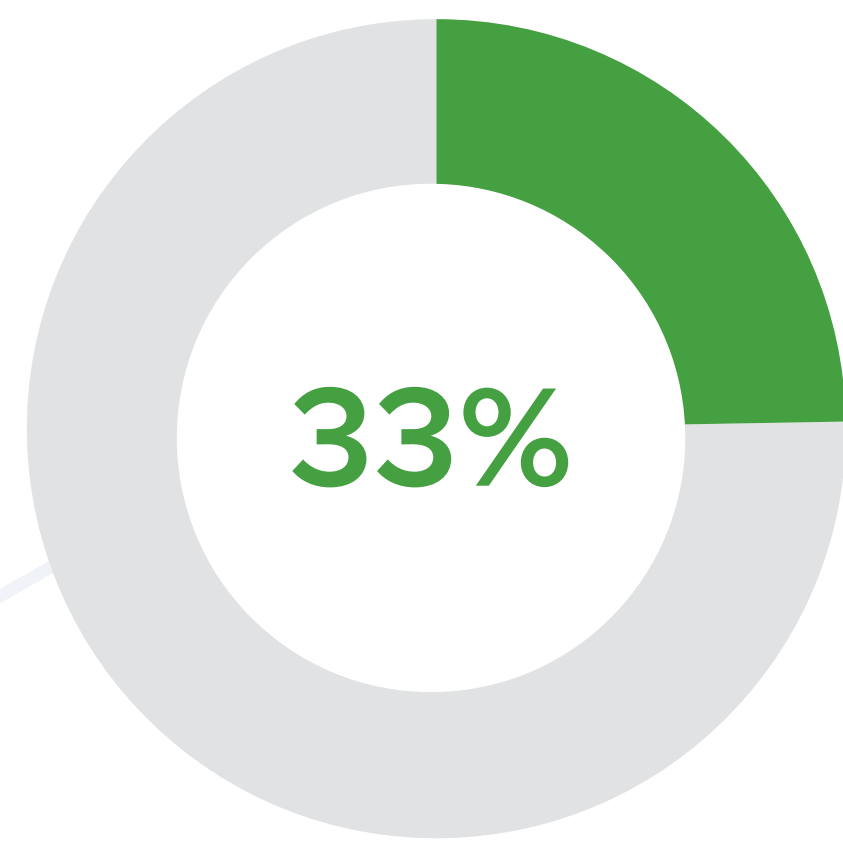

# How Cybersecurity Breaches Affect the Work-Life Balance of IT Workers:

Employees ended up working overnight due to a breach

Employees suffered from additional stressors

Employees cancelled vacations

Employees feel it impacted their personal relationships